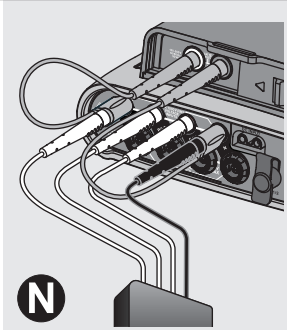

1736/1738 Power Logger

  www.fluke.com

Hanger Kit