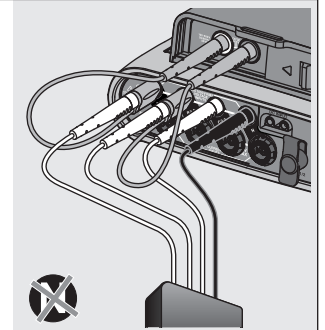

1736/1738 Power Logger

  www.fluke.com

Hanger Kit