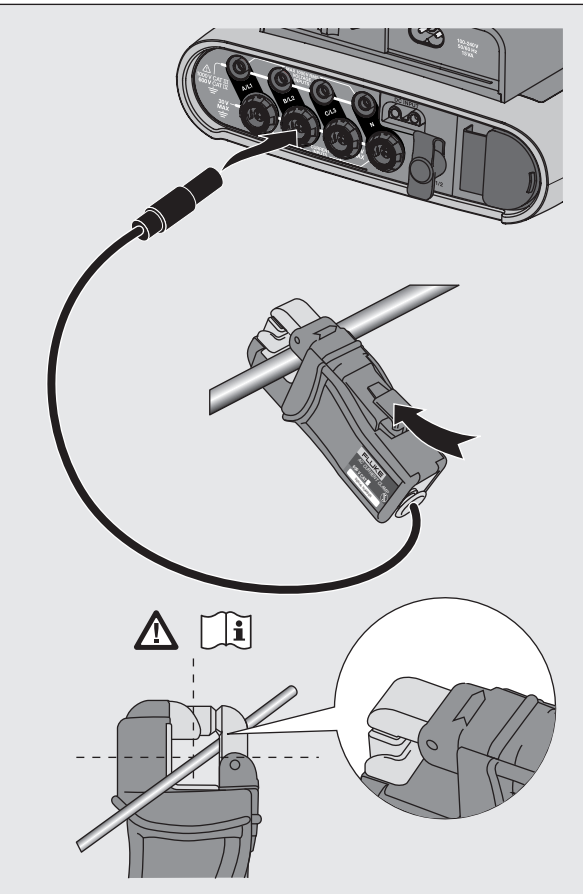

1736/1738 Power Logger

  www.fluke.com

Hanger Kit