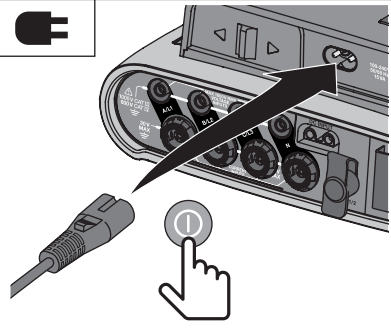

1736/1738 Power Logger

  www.fluke.com

Hanger Kit