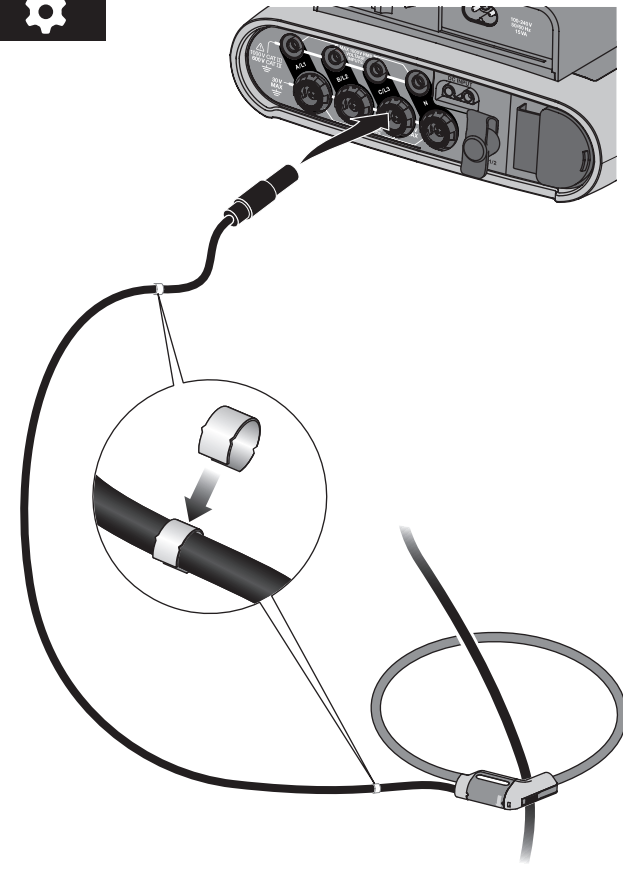

1736/1738 Power Logger

  www.fluke.com

Hanger Kit